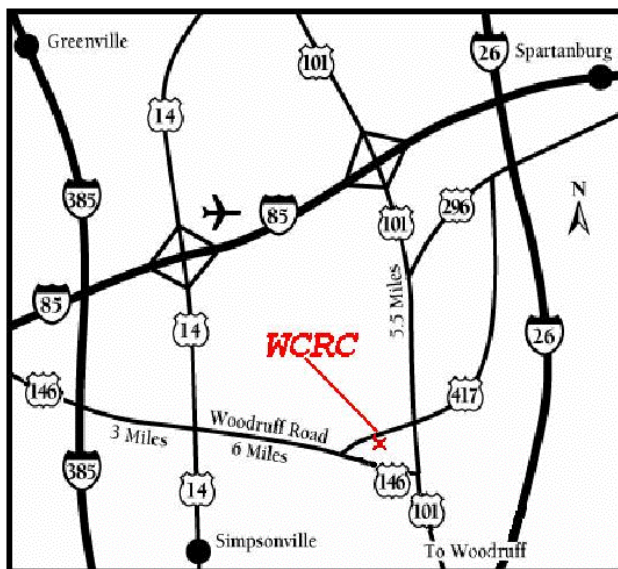

Food and drinks will be on sale for pilots and spectators.

From Greenville / Anderson Area

Take HWY 85 to Exit 51. Turn right on to Woodruff Rd (Hwy 146). After approximately 9 miles, and you have crossed into Spartanburg County, bear left on to HWY 417. The Airfield is approximately 3/10 of a mile on your right.

From Spartanburg Area

Take HWY 85 to HWY 101 Exit. Turn left towards Woodruff. After approximately 5.5 miles turn right on to HWY 417. The Airfield is approximately 1 mile on the left.

From Woodruff Area

Take Hwy 101 towards Greer approximately 7 miles. Turn Left on to HWY 417. The Airfield is approximately 1 mile on the left.

For more info see our web site www.wcrskyhawks.com , friend or like us on facebook or call Mark A. Sumner at (864) 770.3355